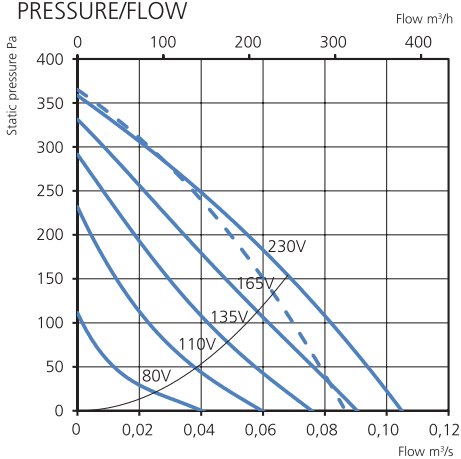

- Wall fan with circular inlet connection.
- KV has a square mounting plate.
- Proven performance and reliability.
- Compact with high capacity and efficiency.
- Suitable for a wide variety of applications.
- Operational in both 50 and 60 Hz.
- Impeller with backward curved blades.
- The external rotor motor has maintenance-free sealed ball-bearings.
- Integrated motor protection.
- Junction box has enclosure class IP 54.
- For speed control a transformer or electronic speed controller can be connected.
- Fan housing is manufactured from galvanized sheet steel.
- The fan is intended to be installed in a duct system, mounted on the inside wall.
- Easy installation in any position.
- Can be used in damp environments.
- To comply with the ErP 2018 regulation, a local demand controller must be used.

### PRESSURE/FLOW

### POWER/FLOW