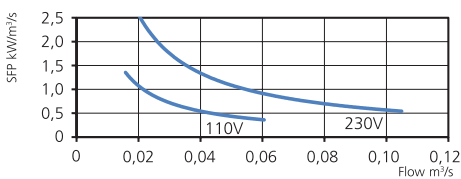

SFP

--- Without duct

TECHNICAL DATA

Voltage	230 V
Frequency	50 Hz
Phase	1 ~
Current	0.26 A
Power	59 W
Speed	2540 r.p.m.
Max. temp of transported air	80 °C
Sound pressure level, 3 m	44 dB(A)
Weight	2.5 kg
Enclosure class	44 IP
Wiring diagram	4040001

ACCESSORIES

- Mounting clamp MK 100
- Safety grille BSV 100
- Safety grille BSR 250
- Back draught shutter RSK 100
- Louvre YG 250
- Louvre shutter VK 250
- Silencer LDC 100
- Transformer controller VRTE C
- Transformer controller VRDE 1.5
- Speed controller VRS 0.5
- Local Demand Controller Kit

SOUND DATA

	L_{WA} tot dB (A)	63	125	250	500	1K	2K	4K	8K
Surrounding 230 V	51	25	33	43	45	46	45	38	30
Outlet 230 V	67	34	41	50	59	64	61	55	44
Inlet 230 V	69	55	58	62	64	60	59	57	47
Inlet 165 V	66	53	55	61	60	55	54	52	39
Inlet 135 V	60	51	50	55	55	49	49	46	29
Inlet 110 V	54	45	47	48	48	43	41	34	20
Inlet 80 V	44	37	38	38	36	31	20	18	16

MORE INFORMATION

Find out the latest updated information about this product by visiting www.ostberg.com or scanning this QR code.

DIMENSIONS