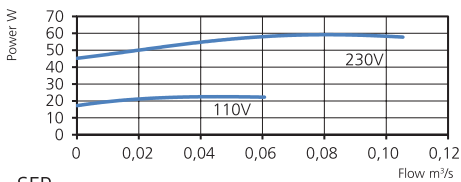

POWER/FLOW